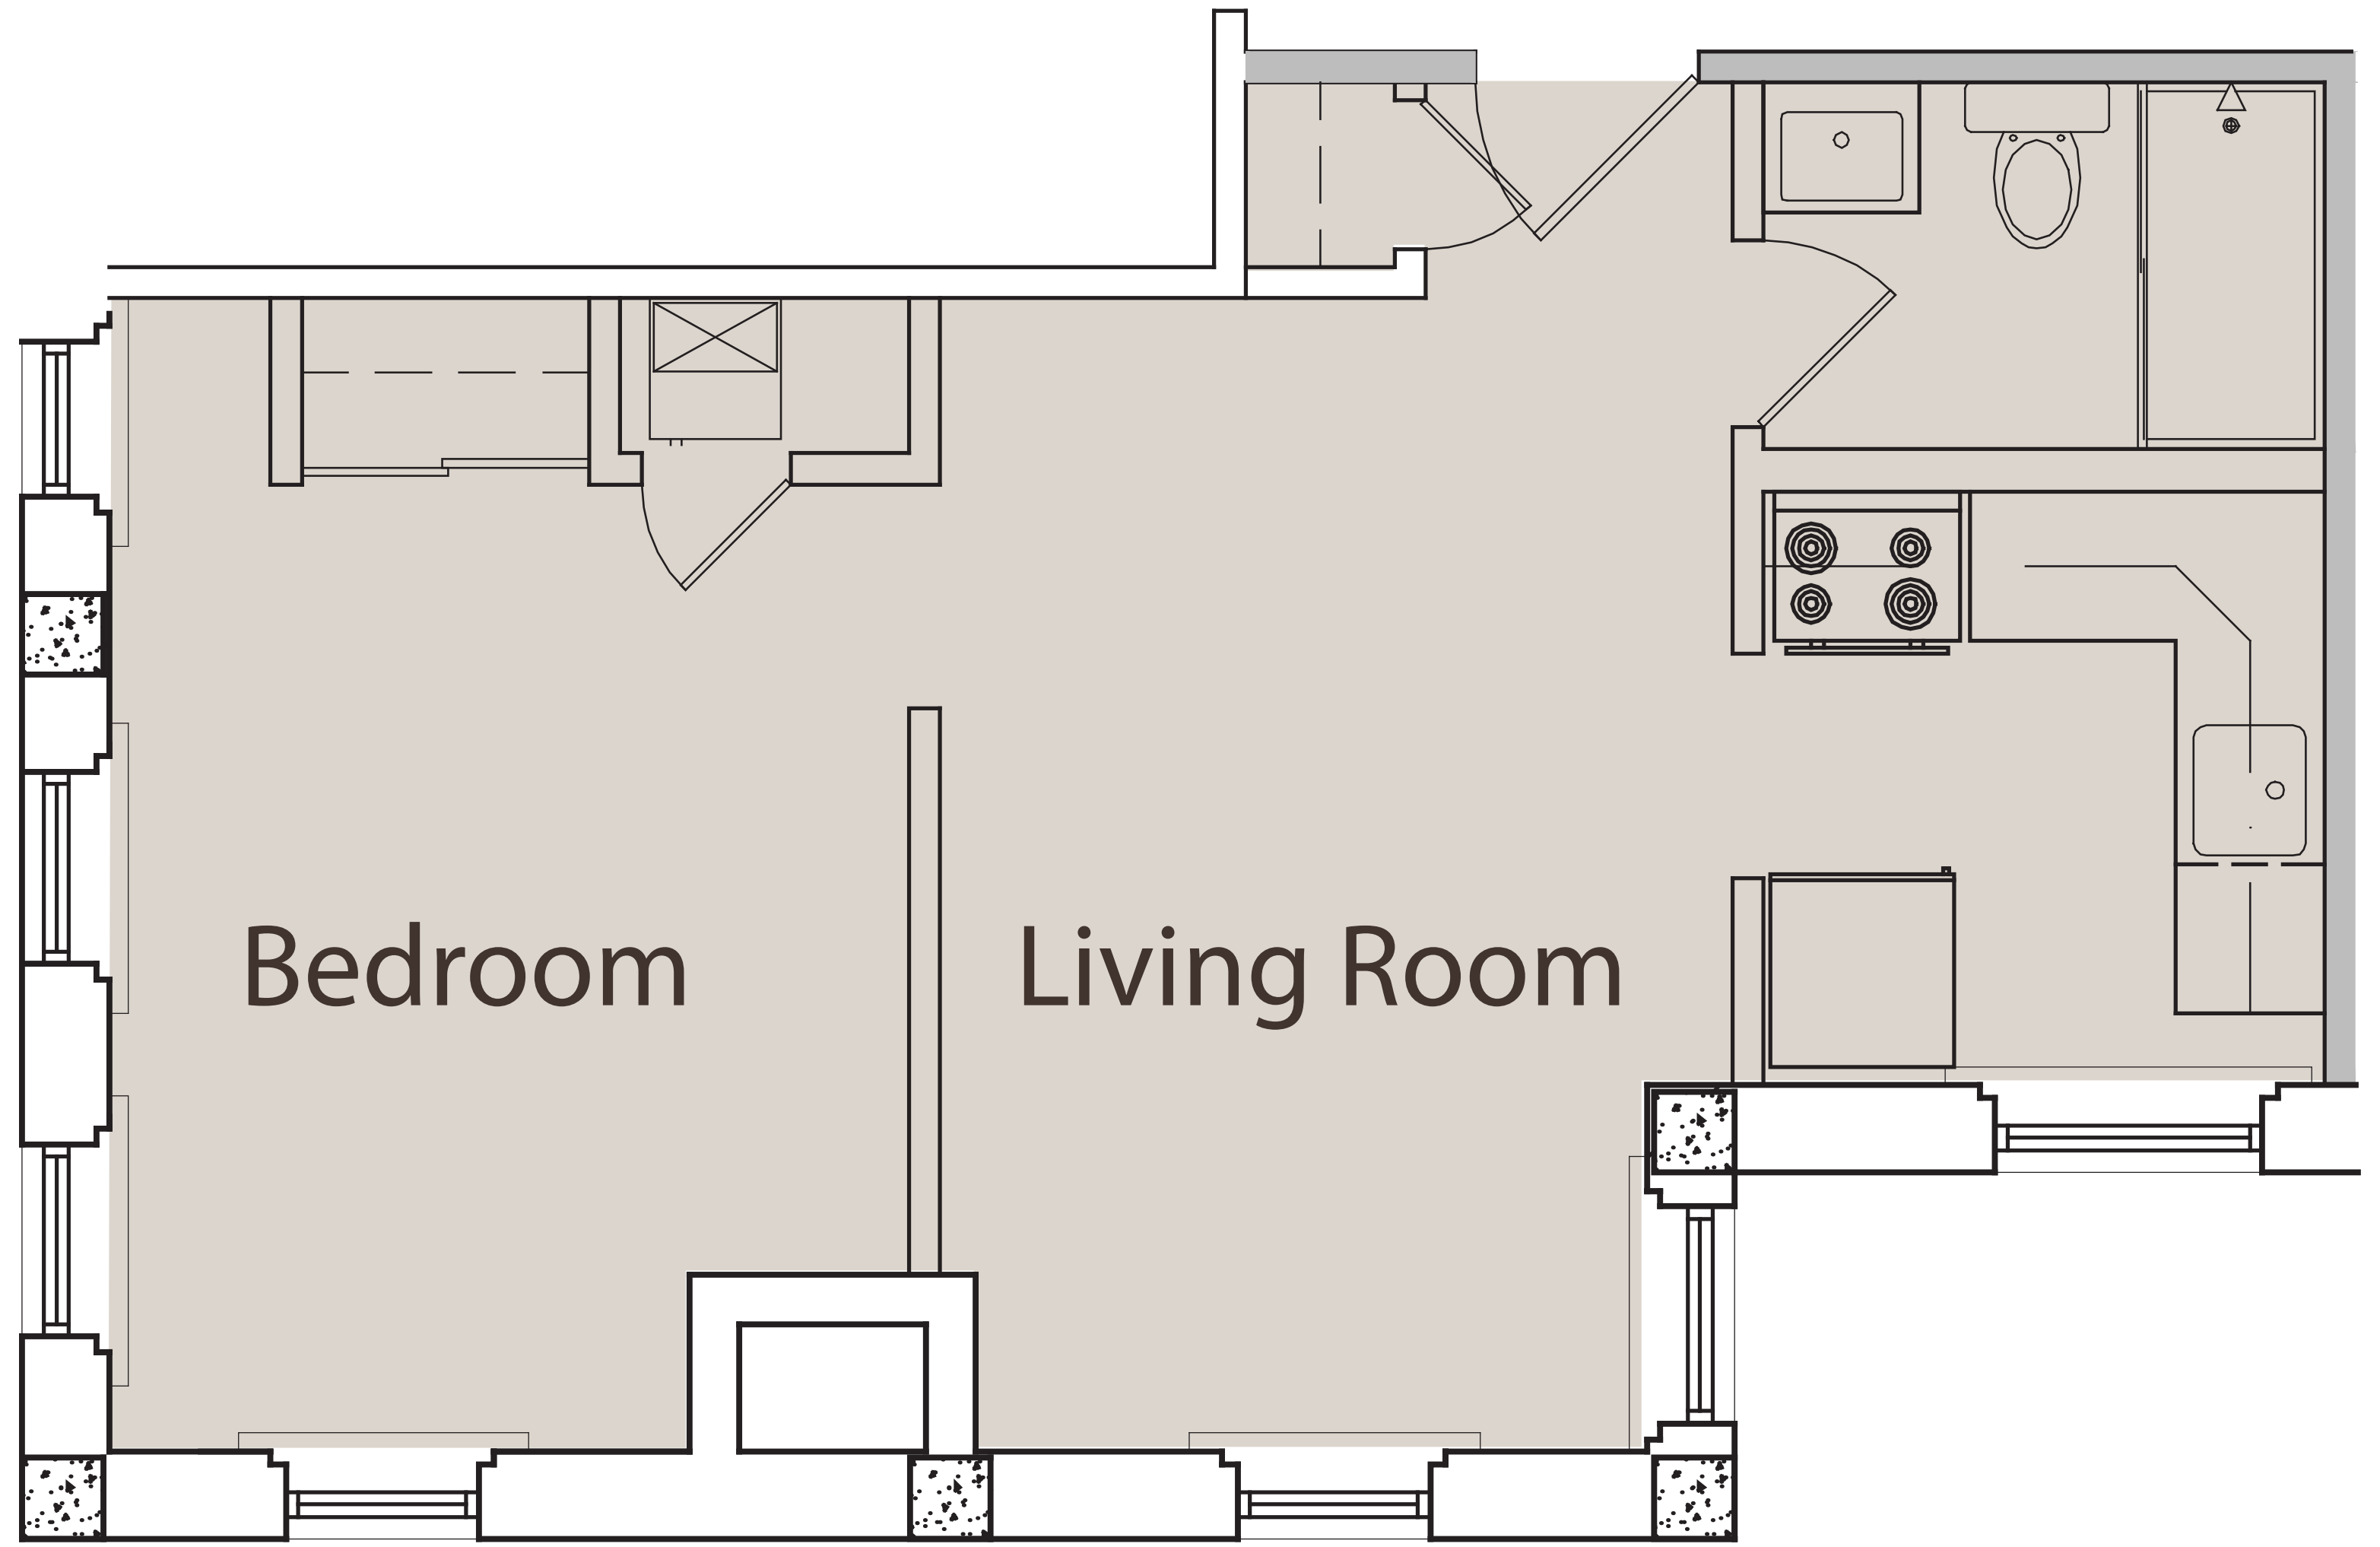

VERRAZANO

Typical 1 Bedroom / 1 Bathroom

510 Square Feet

Pricing: $850 - $950 per month