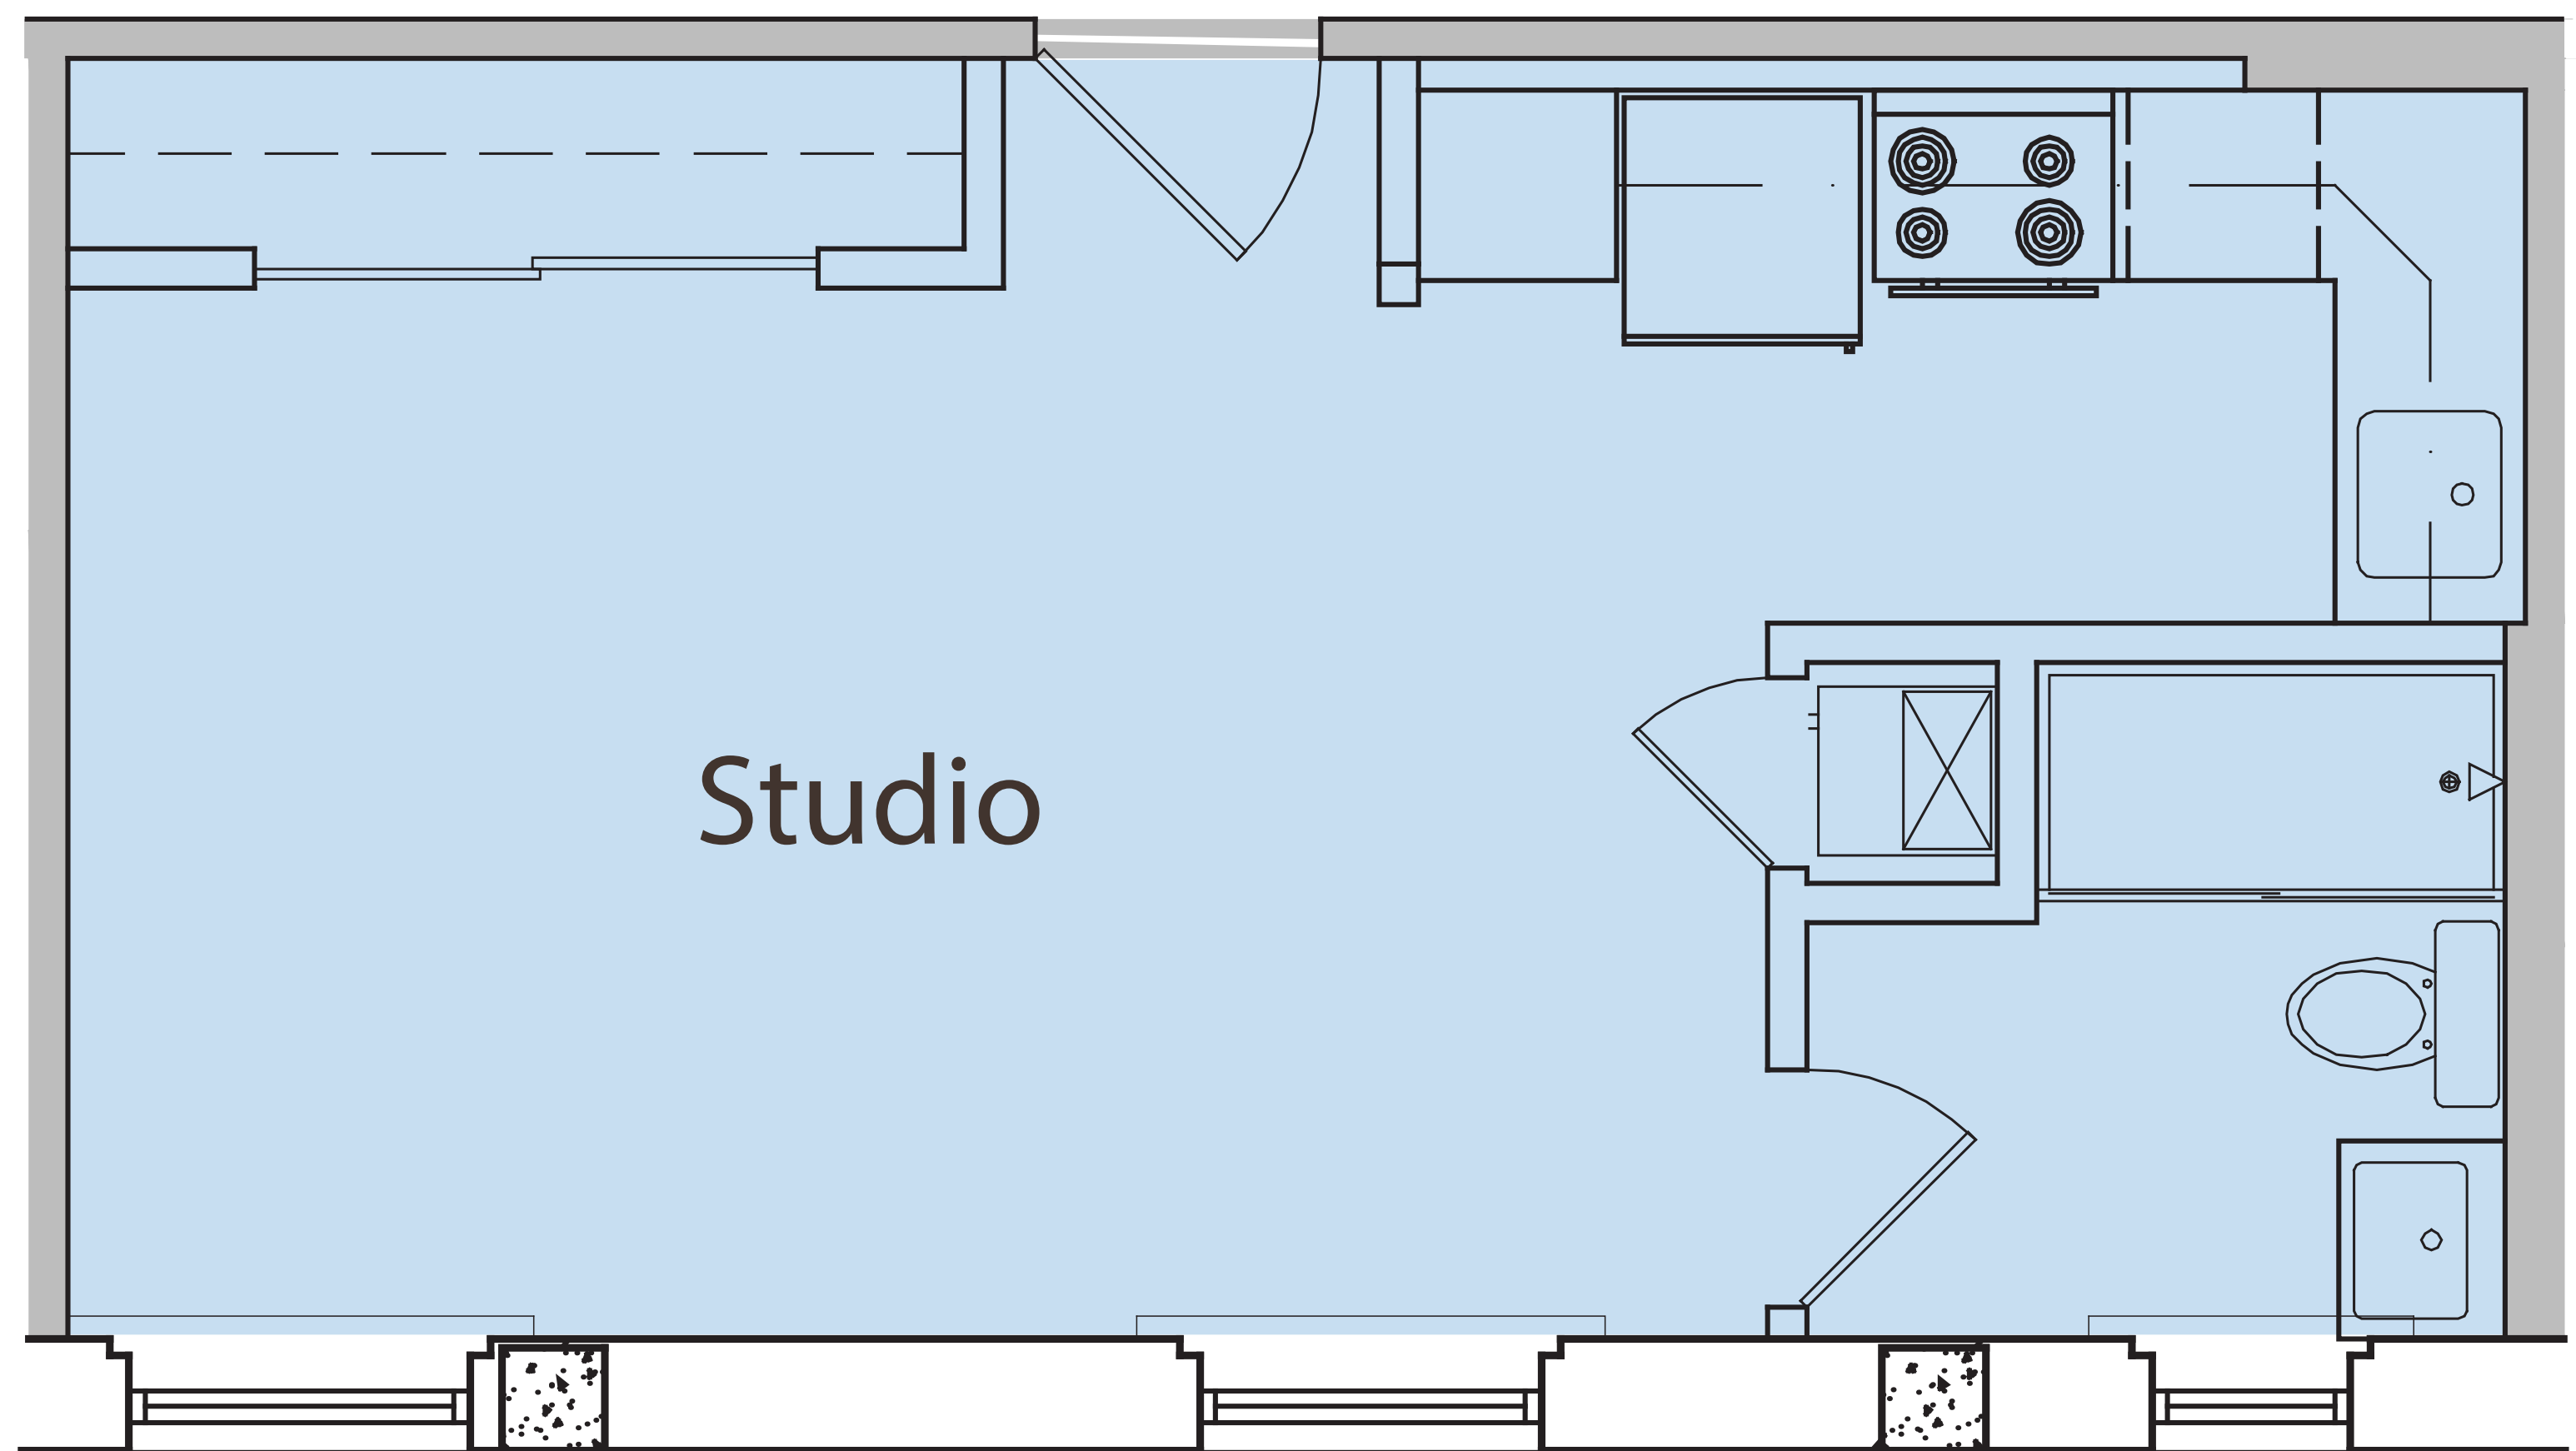

WILLIAMSBURG

Typical Studio / 1 Bathroom
385 Square Feet
Pricing: $525 - $790 per month