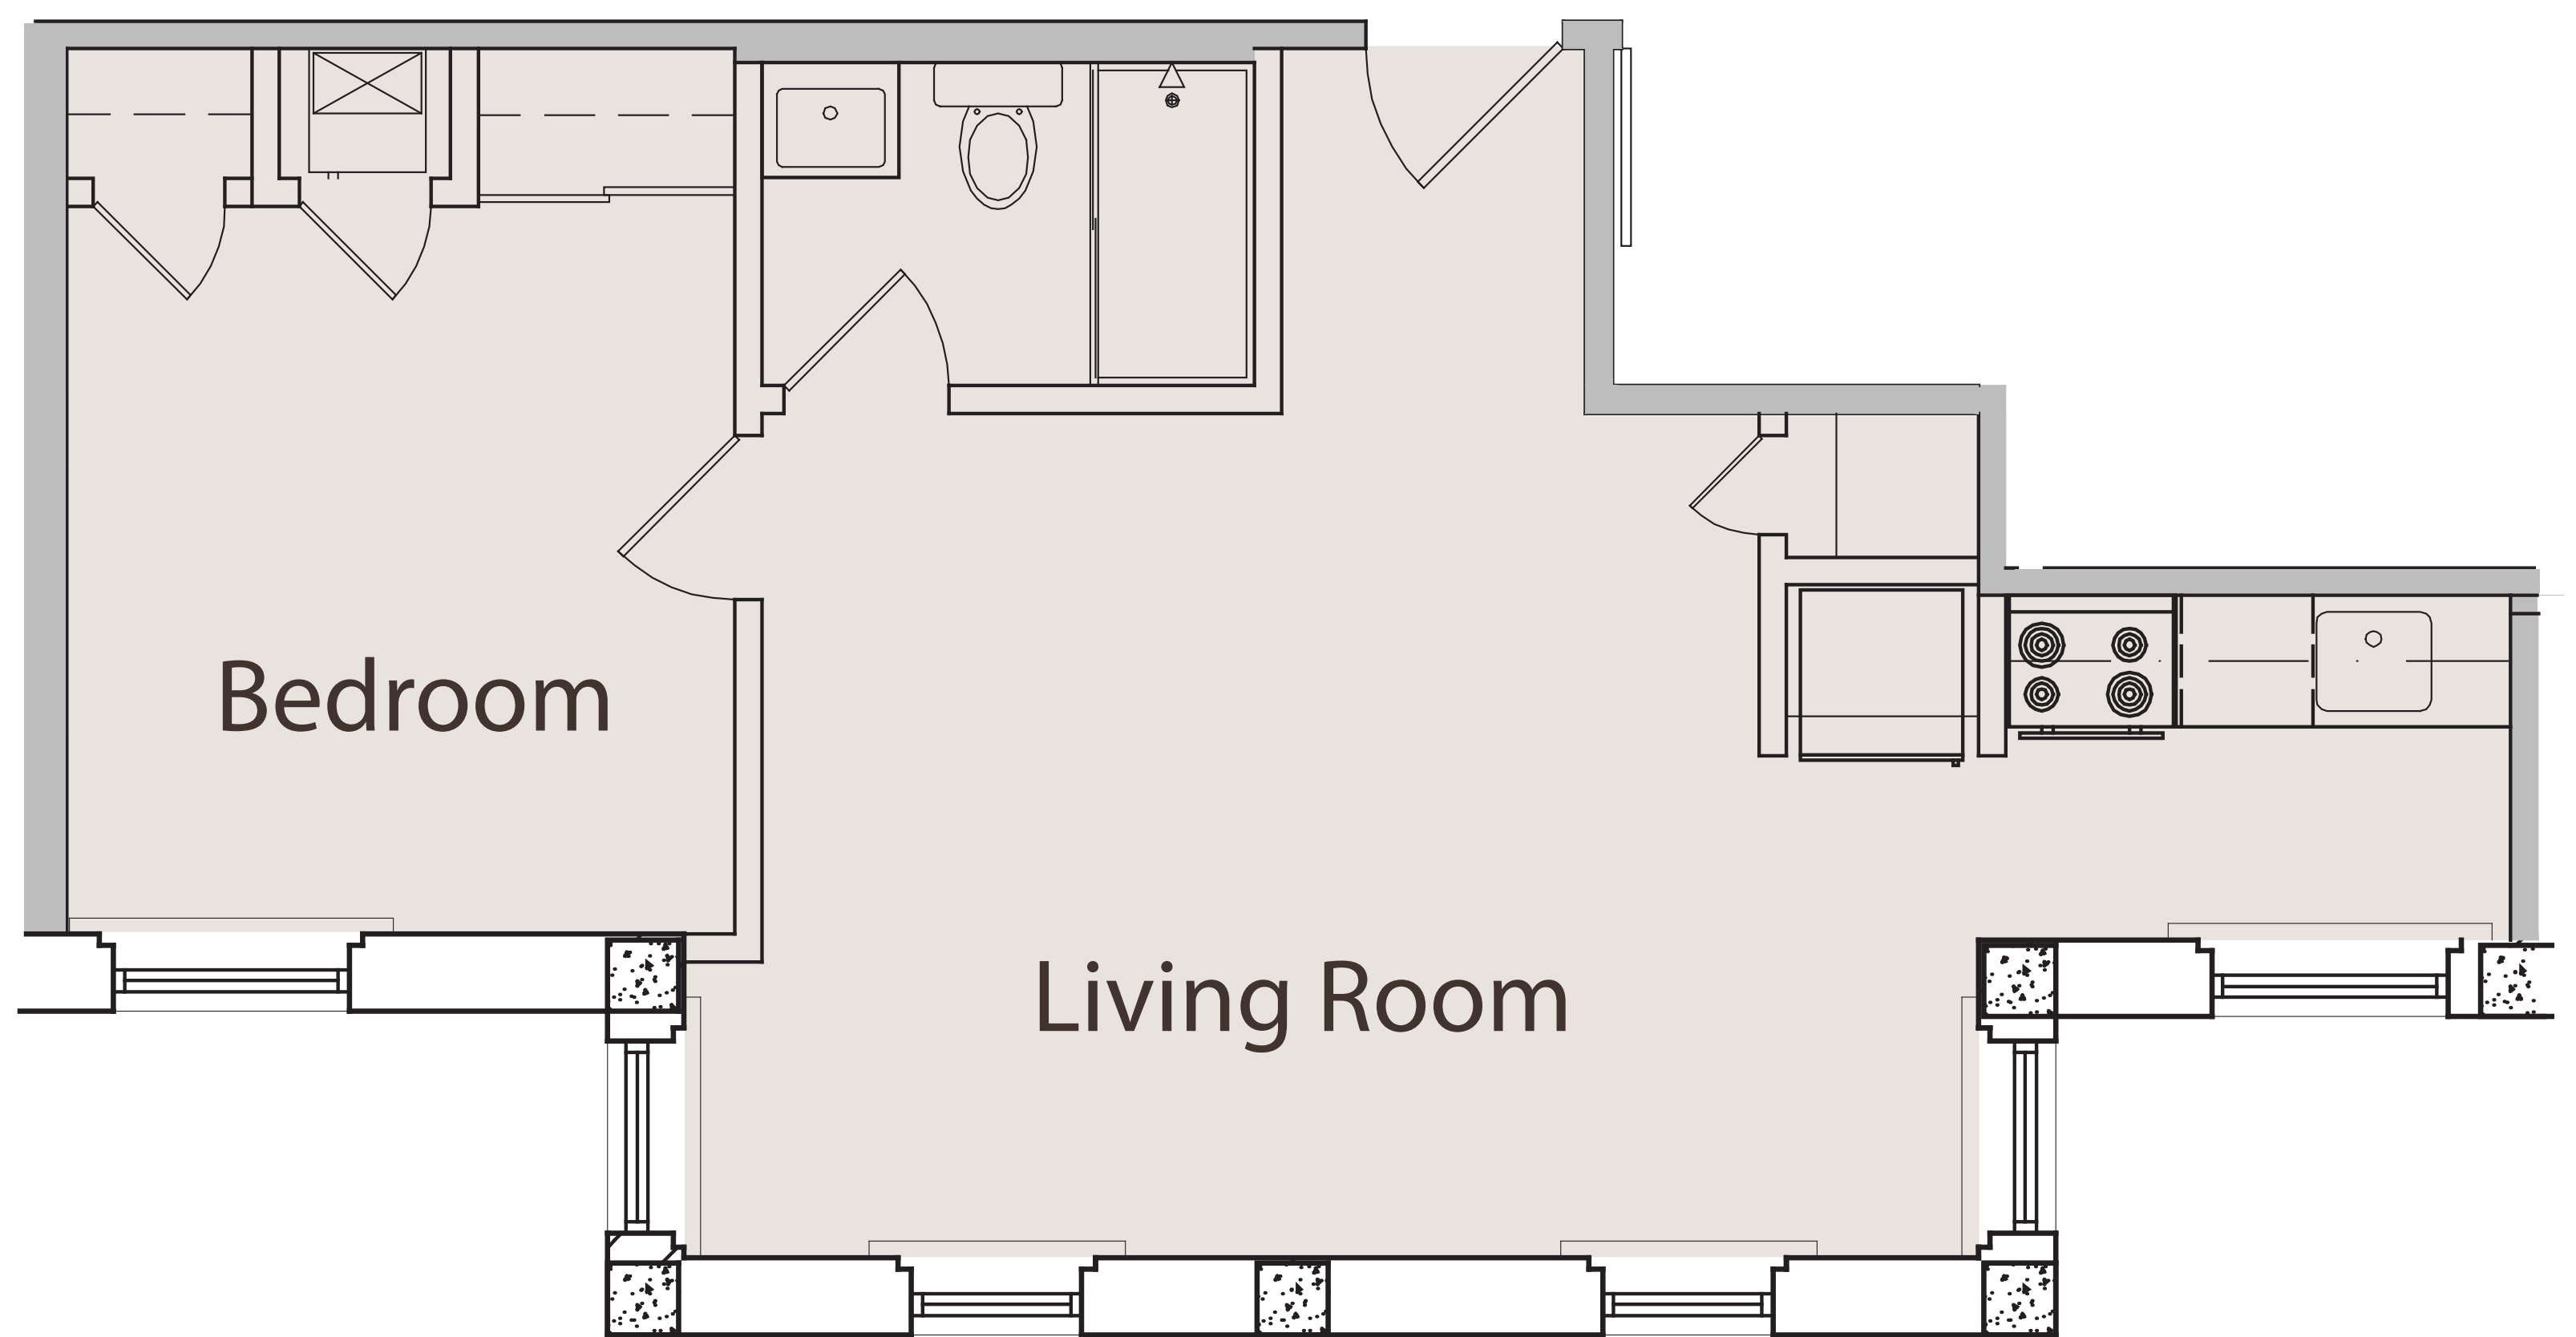

MANHATTAN

Typical 1 Bedroom / 1 Bathroom

557 Square Feet

Pricing: $750 - $975 per month