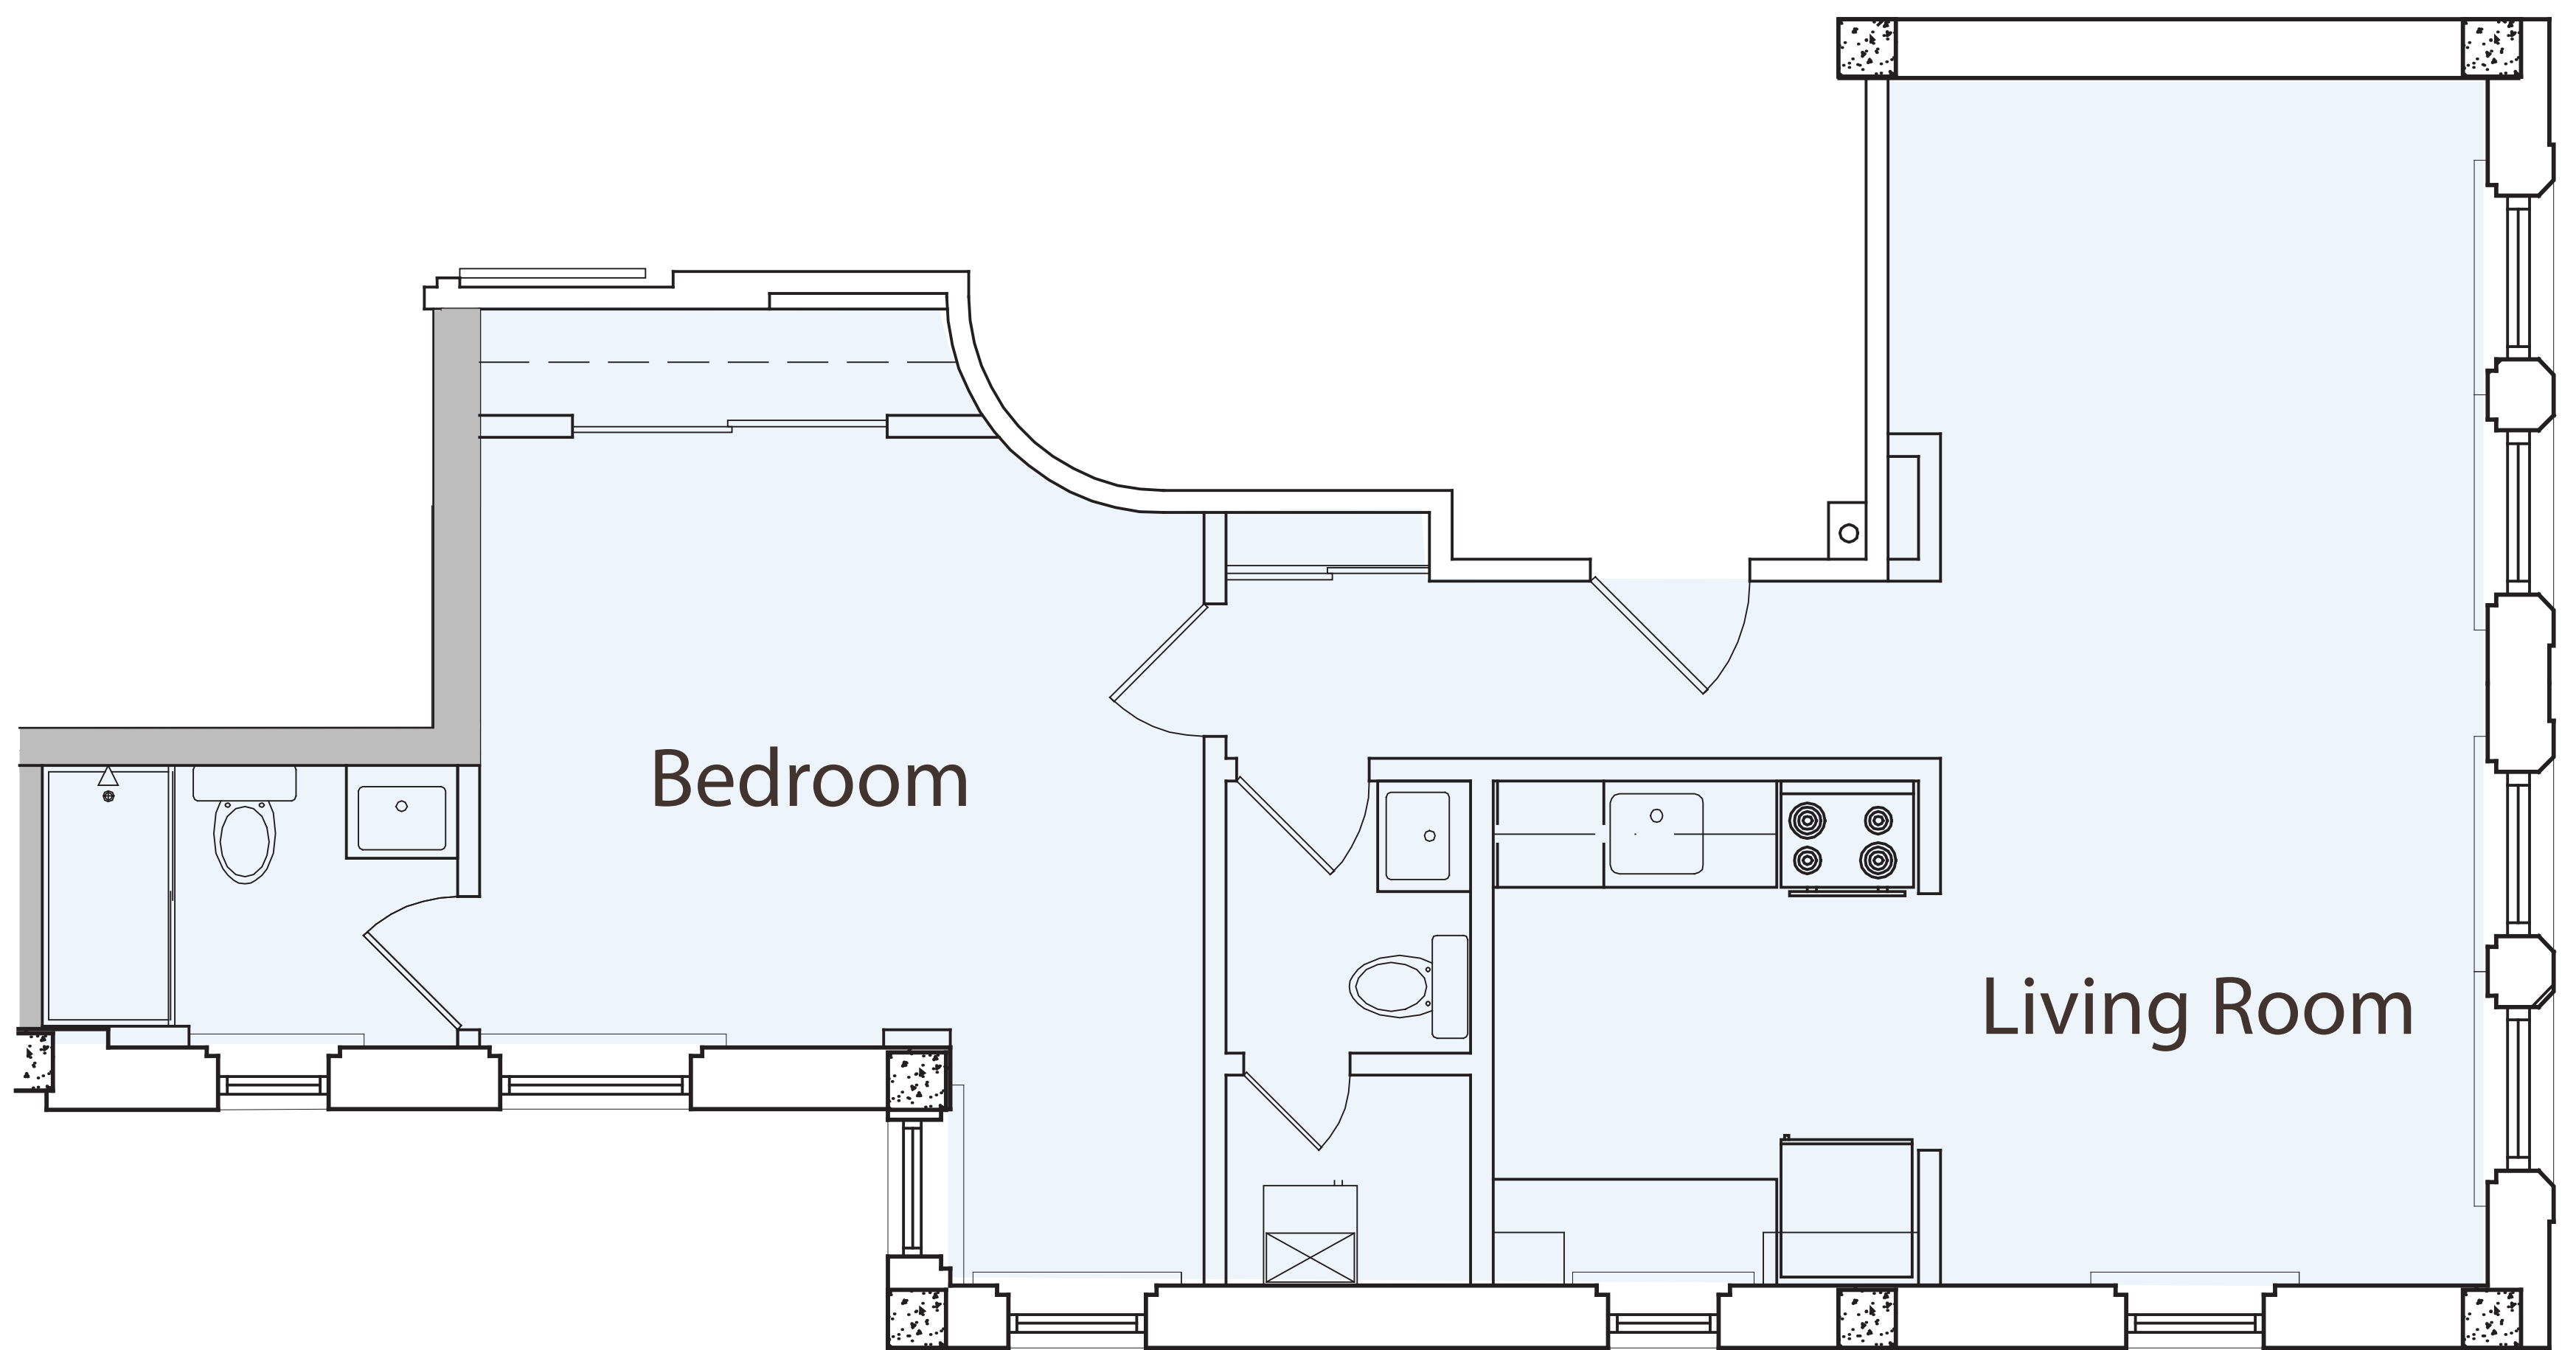

## BROOKLYN

**Typical 1 Bedroom / 1.5 Bathroom**  
**745 Square Feet**  
**Pricing: \$1,125 - \$1,250 per month**

**THE NEW YORKER**  
POWER & LIGHT DISTRICT

1112 Baltimore  
Kansas City,  
Missouri 64105