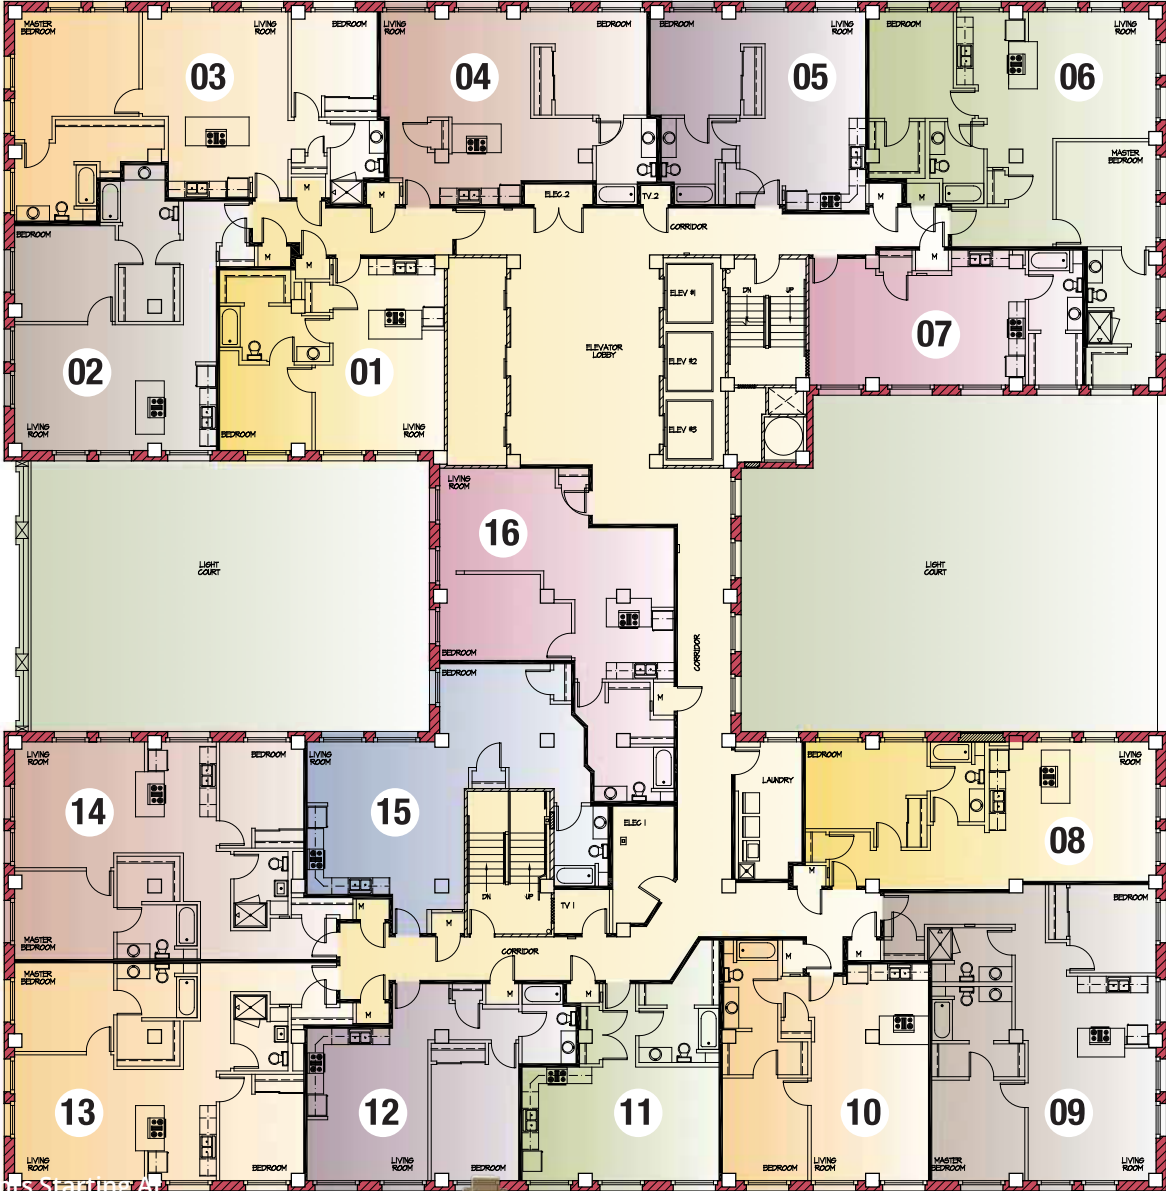

BOARD OF TRADE LOFTS

LIBRARY DISTRICT

Monthly Rents Starting At
\$1,000

Main Leasing Office 816.842.6544
www.kcloftcentral.com