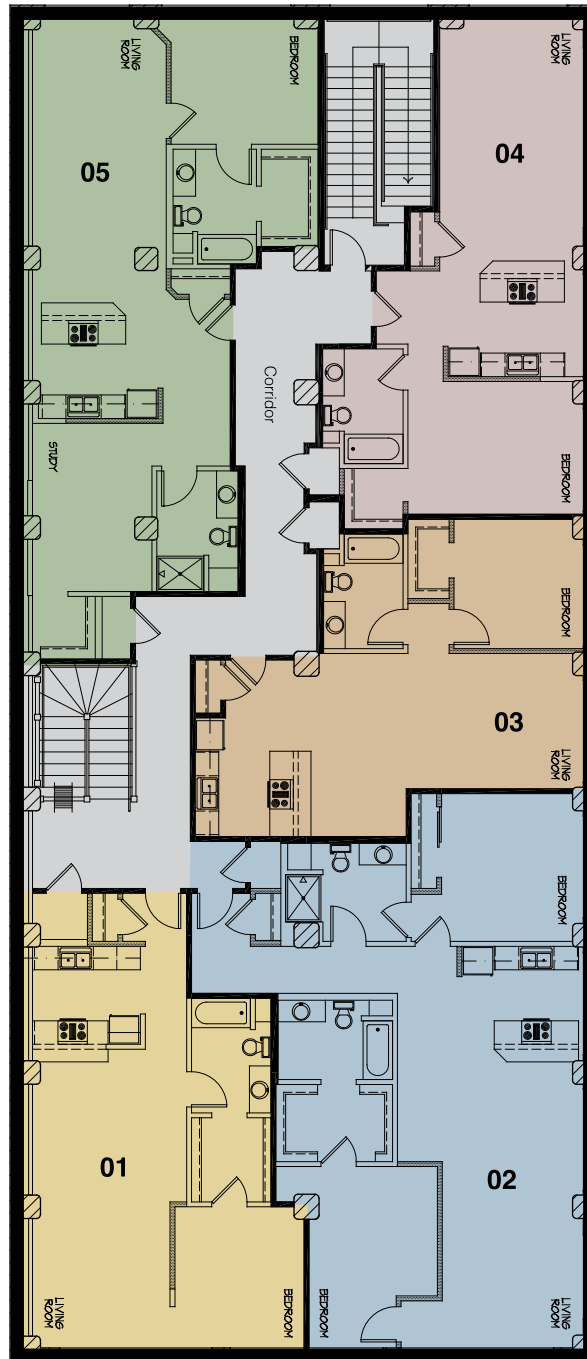

# CROSSROADS LOFTS

CROSSROADS DISTRICT

Monthly Rents Starting At  
**\$1,300**

16th Street

Grand Avenue

Leasing Office 816.842.6544  
[www.kcloftcentral.com](http://www.kcloftcentral.com)