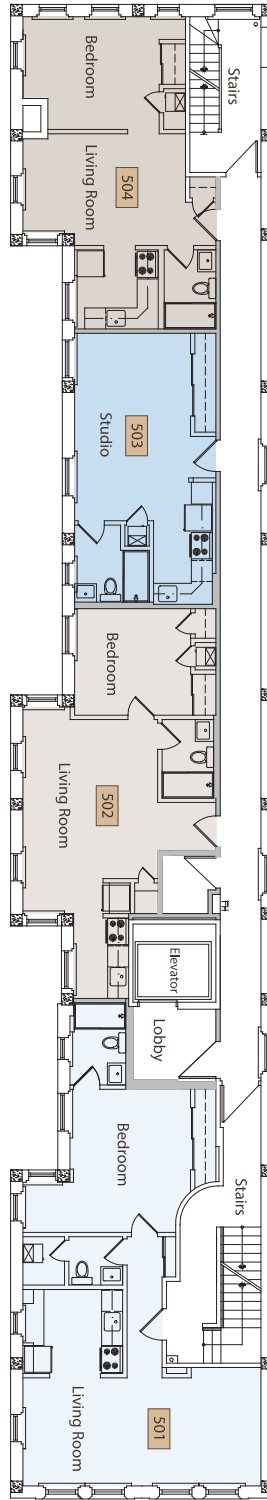

THE NEW YORKER

POWER & LIGHT DISTRICT

Monthly Rents Starting At
\$1,000

Leasing Office 816.842.6544
www.kcloftcentral.com