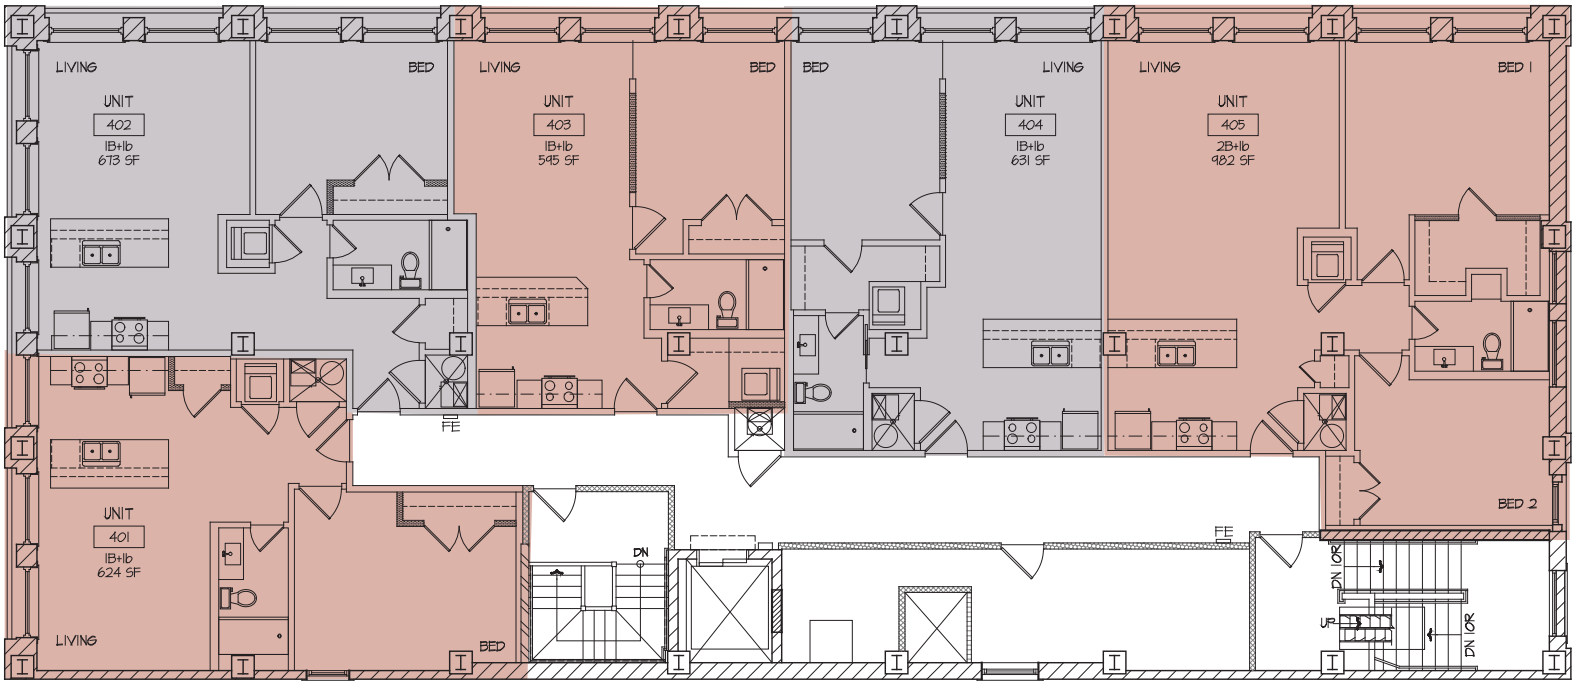

Monthly Rents Starting At
\$1300

SENTINEL LOFTS

FINANCIAL DISTRICT

Leasing Office 816.842.6544
www.kcloftcentral.com