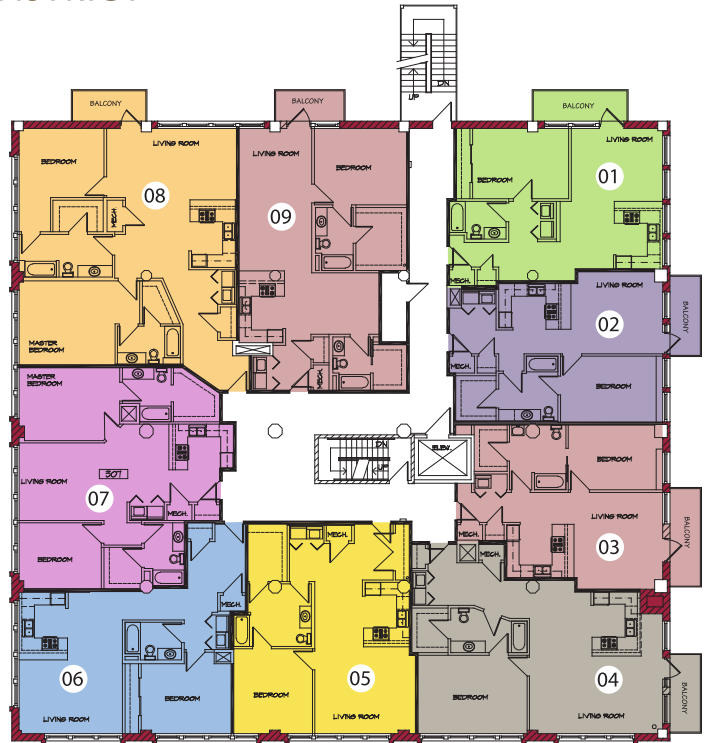

CAMPBELL

CROSSROADS DISTRICT

1st Floor

2nd - 6th Floors
(2nd floor does not have balconies)

7th Floor

816.842.6544
www.kcloftcentral.com