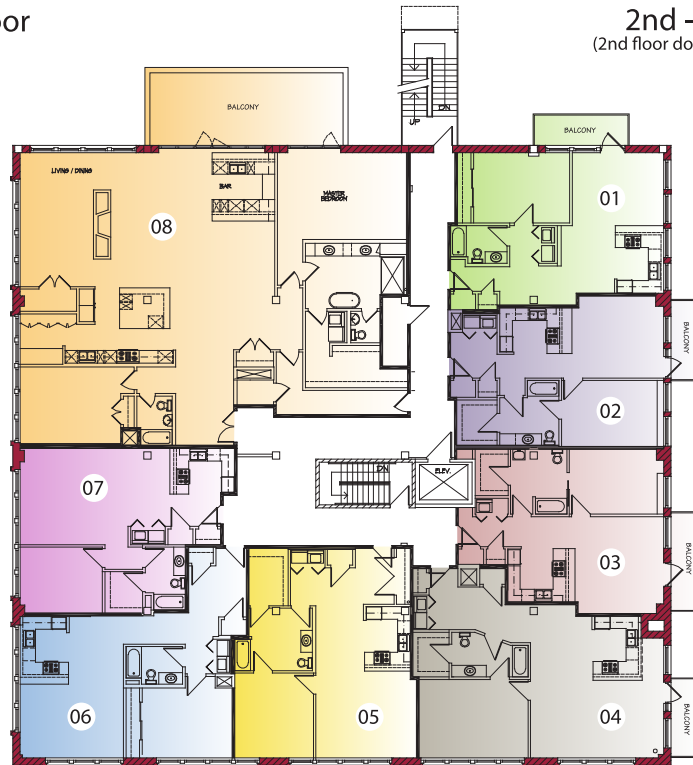

CAMPBELL

CROSSROADS DISTRICT

1st Floor

2nd - 6th Floors
(2nd floor does not have balconies)

7th Floor

816.842.6544
www.kcloftcentral.com